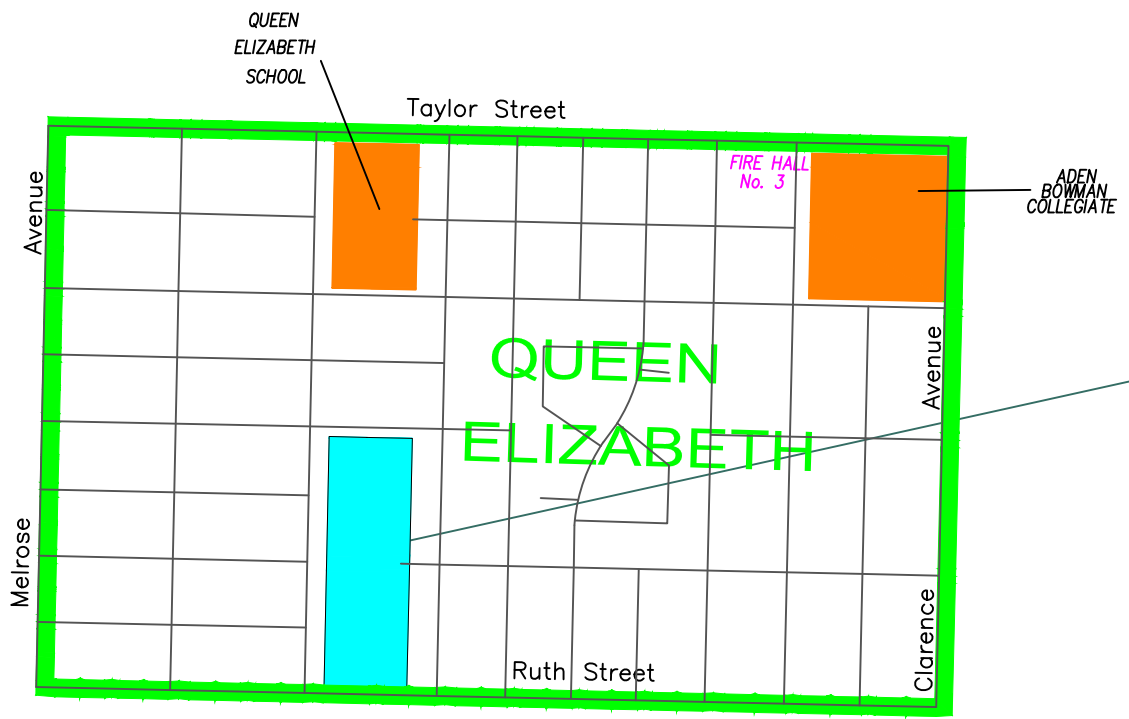

QUEEN ELIZABETH

BASIC INFORMATION		SPORTING FACILITIES					SEASONAL ACTIVITIES					PLAY			FITNESS		AMENITIES		
		BALL DIAMONDS	BASKETBALL	SKATEBOARD	SOCCER	TENNIS	VOLLEYBALL	POOLS			RINKS		PLAYGROUND	HORSESHOES	TOBOGGAN HILL	RUNNING TRACK			WALKING PATHS
PARK NAME	ADDRESS																	ADDITIONAL	SPECIAL FEATURES
Weaver Park	515 Adelaide Street		2	1	1													Benches, Lighting, Bike Racks Storm Pond	Clubhouse